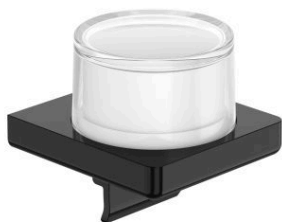

TEMPO**Wall-mounted soap dispenser**

DIMENSIONS

Length	120 mm
Width	110 mm
Height	113 mm

COLOURS AND FINISHES

CN Titanium black

TECHNICAL DRAWINGS

**FEATURES**

Wall-mounted soap dispenser.

Fixing kit: Included

Installation type: Wall-mounted

Material: Glass, Metal

Tempo

A complete accessories collection with minimal design. Ideal for urban, elegant and modern bathroom spaces. Finishes are highlighted for having a long durability thanks to its great anti-corrosion properties and resistance. The wall-mounted accessories can be easily fixed with screws. An installation kit is included with the products.