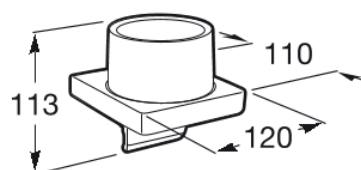

TEMPO**Wall-mounted soap dispenser**

DIMENSIONS

Length	120 mm
Width	110 mm
Height	113 mm

COLOURS AND FINISHES

CN Titanium black

TECHNICAL DRAWINGS

**FEATURES**

Wall-mounted soap dispenser.

Fixing kit: Included

Installation type: Wall-mounted

Material: Glass, Metal

Tempo

A complete accessories collection with minimal design. Ideal for urban, elegant and modern bathroom spaces. Finishes are highlighted for having a long durability thanks to its great anti-corrosion properties and resistance. The wall-mounted accessories can be easily fixed with screws. An installation kit is included with the products.